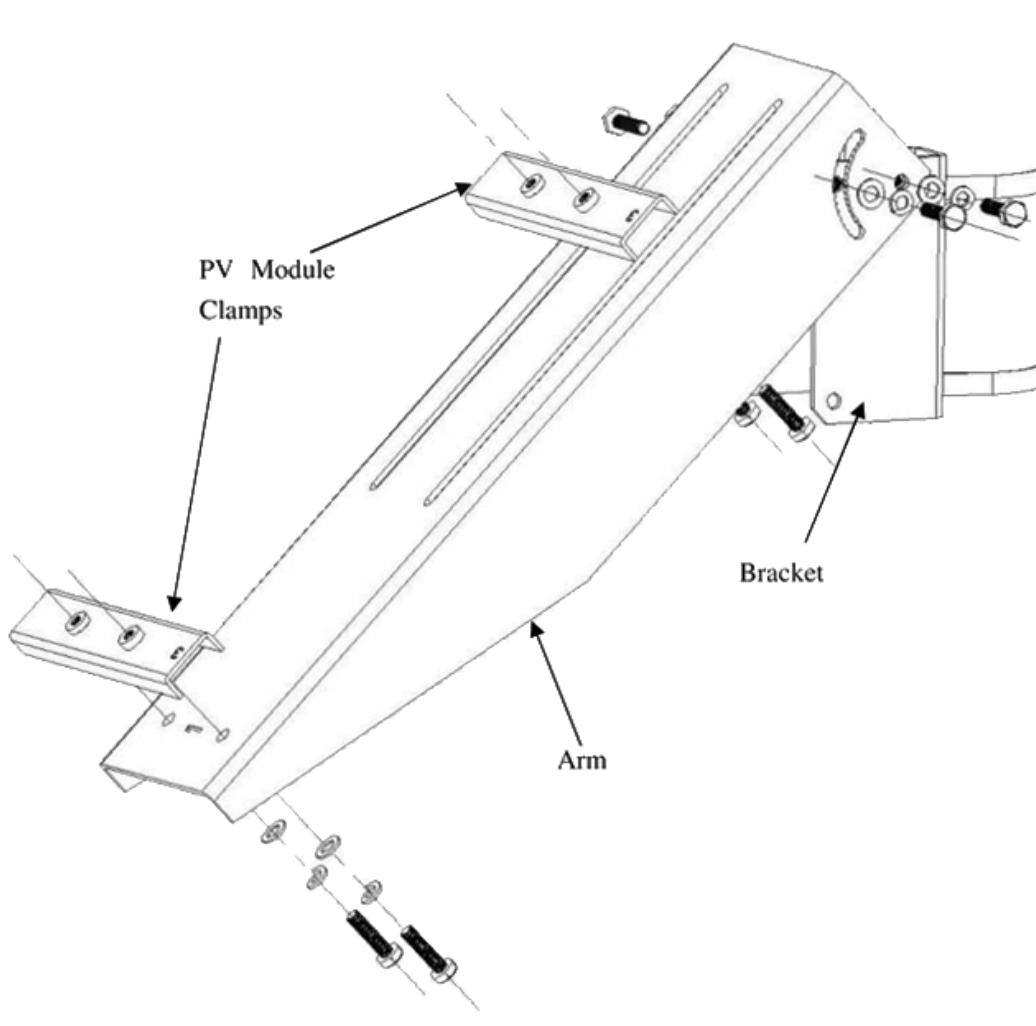

SolarTech Power Universal Pole Mount RAC-M-530

The Mount support PV panels:

5 WATT

10 WATT

20 WATT

30 WATT

Component List	
Part	Qty
Bracket	1
Arm	1
PV Module Clamps	2
Hose Clamps	2
M6 *25 hex-cap bolt for Bracket	4
M6 *25 flat washer for Bracket	8
M6 *25 split lock washer for Bracket	4
M6 *25 hex nut for Bracket	4
M6 *25 hex-cap bolt for Clamps	4
M6 *25 flat washer for Clamps	4
M6 *25 split lock washer for Clamps	4